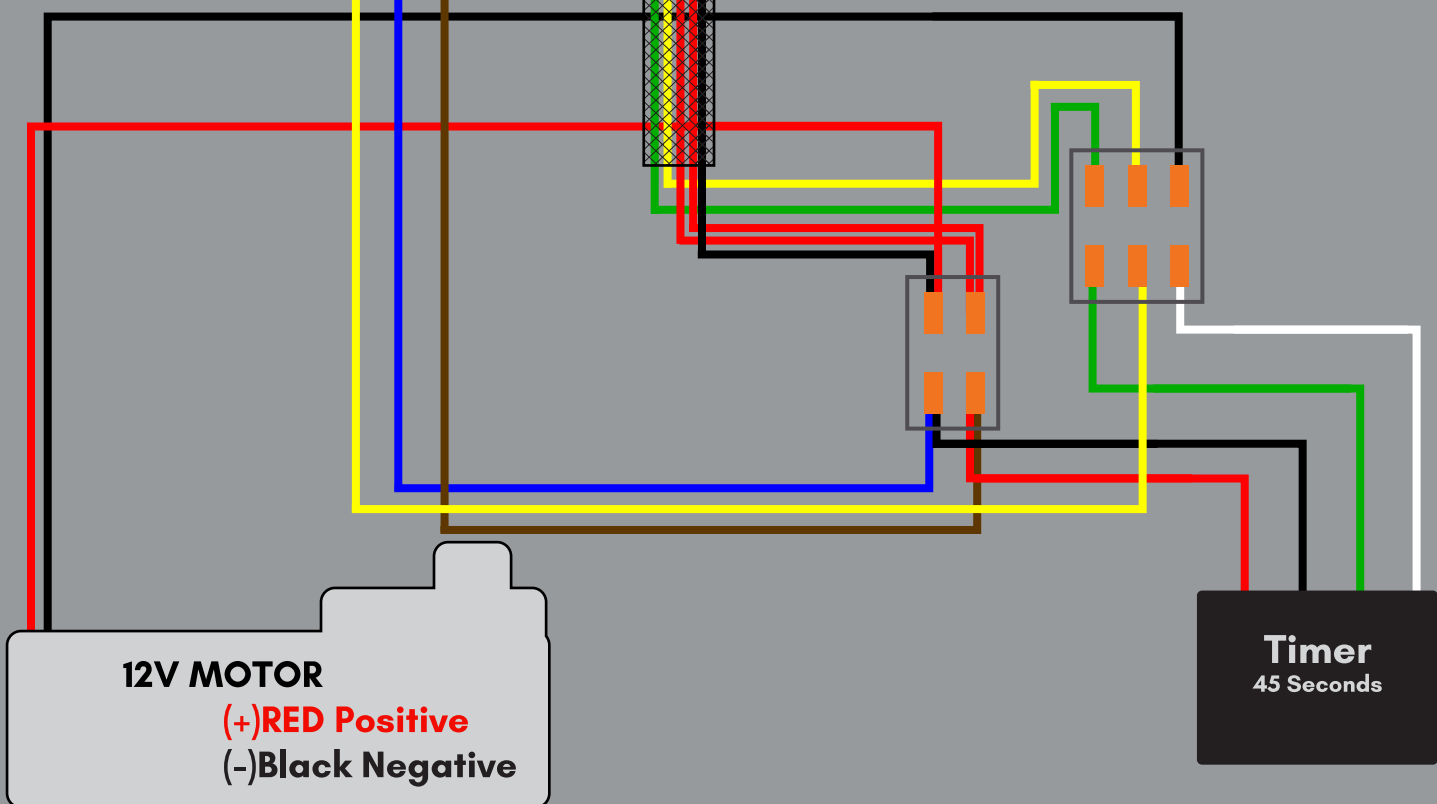

Urine
Sensor

WIRE DIAGRAM

OGO™ COMPOST TOILET

ogo-wht-2101

RELEASE DATE 11.29.22

support@ogotoilet.com • 567-271-2020

12V MOTOR

(+)RED Positive

(-)Black Negative

Timer
45 Seconds